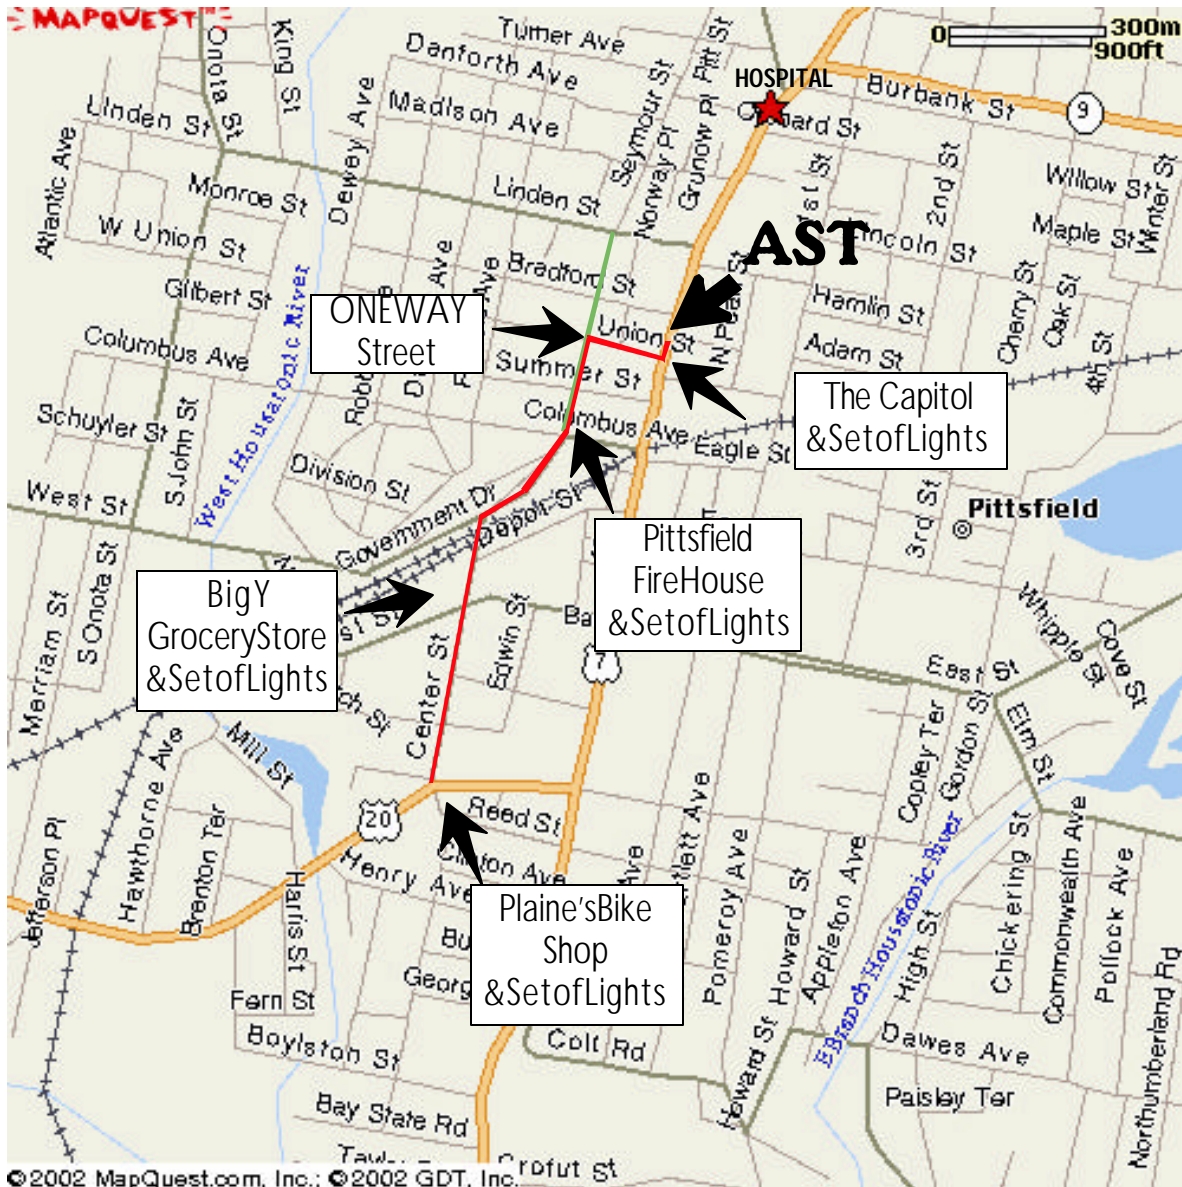

Action Sports & Travel

375 North Street
Pittsfield, MA 01201
(413) 499-7205
(518) 479-0563

training@astscuba.com
www.astscuba.com

Directions to
Action Sports & Travel
Pittsfield, MA

1. Follow US-20 east to Center Street (in Pittsfield, MA) (approx. 30 mi. from Albany)
Turn **LEFT** onto Center Street at Set of Lights. (You will see "Plaine's Bike Shop" on your right; past lights.)
2. Follow Center Street to 1st Set of Lights (approx. 1/4 mi. from US-20 east)
(You will see "Big Y Grocery Store" on your left; past lights.)
3. Continue on Center Street to 2nd Set of Lights (approx. 1/4 mi. from "Big Y")
(You will see "Pittsfield Fire House" on your right; past lights.)
4. Continue on Center Street to Union Street (Union Street is a ONE WAY Street)
Turn **RIGHT** onto Union Street.
5. Follow Union Street to next Set of Lights (approx. 500 feet from Center Street)
Turn **LEFT** onto North Street (Rt. 7 north)
(You will see "The Capitol" across the street.)
6. Immediately look for parking. Action Sports & Travel is across the street @ 369 North Street. 📍

DIRECTIONS NOT PERFECT? Call Action Sports & Travel @ (413) 499-7205